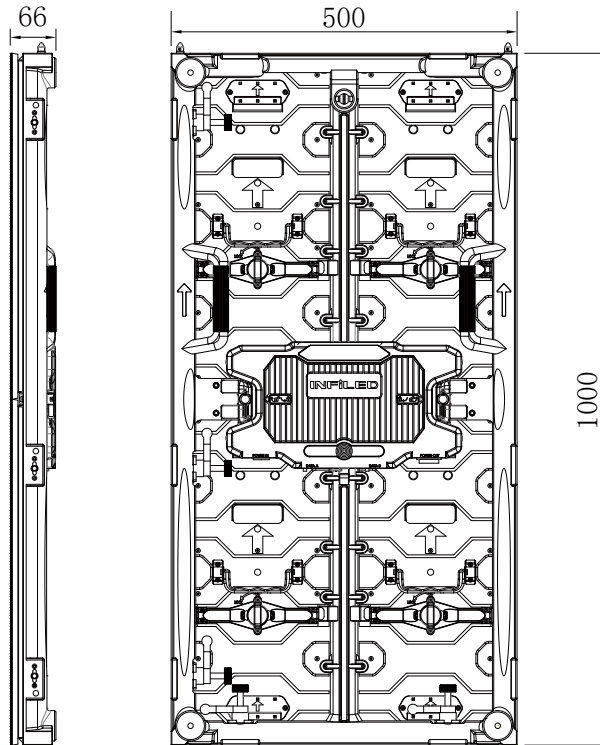

IP65

IP65

Light Weight

Rental

Thin

Indoor

Model Number	IL-RSS-IRAR2.97	IL-RSS-IRAR3.47
Pixel Pitch	2.97mm	3.47mm
Physical Density	112,896pixels/m ²	82,944pixels/m ²
LED Arrangement	3 IN 1 SMD	3 IN 1 SMD
Module Resolution	84×168pixels	72×144pixels
Module Dimensions	250×500mm(9.84×19.69in)	250×500mm(9.84×19.69in)
Cabinet Resolution	168x336pixels	144×288pixels
Cabinet Dimensions	500×1000×66mm (19.69×39.37×2.60in)	500×1000×66mm (19.69×39.37×2.60in)
Cabinet Weight	12.8kg(28.22lb)	12.5kg(27.56lb)
Brightness	1,200nits	1,200nits
Max Power Consumption	300w/panel	300w/panel
Avg Power Consumption	100w/panel	100w/panel
Viewing Angle	160°/160°	160°/160°
Operating Power Source	AC100-240V 50-60Hz	AC100-240V 50-60Hz
Operating Temperature	-20°C~+45°C	-20°C~+45°C
Refresh Rate	≤ 3,840Hz	≤ 3,840Hz
IP Rating	IP30	IP30
Max Rigging	18 panels	18 panels
Signal Input Source	DVI, HDMI, DP, SDI	DVI, HDMI, DP, SDI
Verification	CE, ETL, FCC, RoHS, REACH, WEEE, Fireproof	CE, ETL, FCC, RoHS, REACH, WEEE, Fireproof